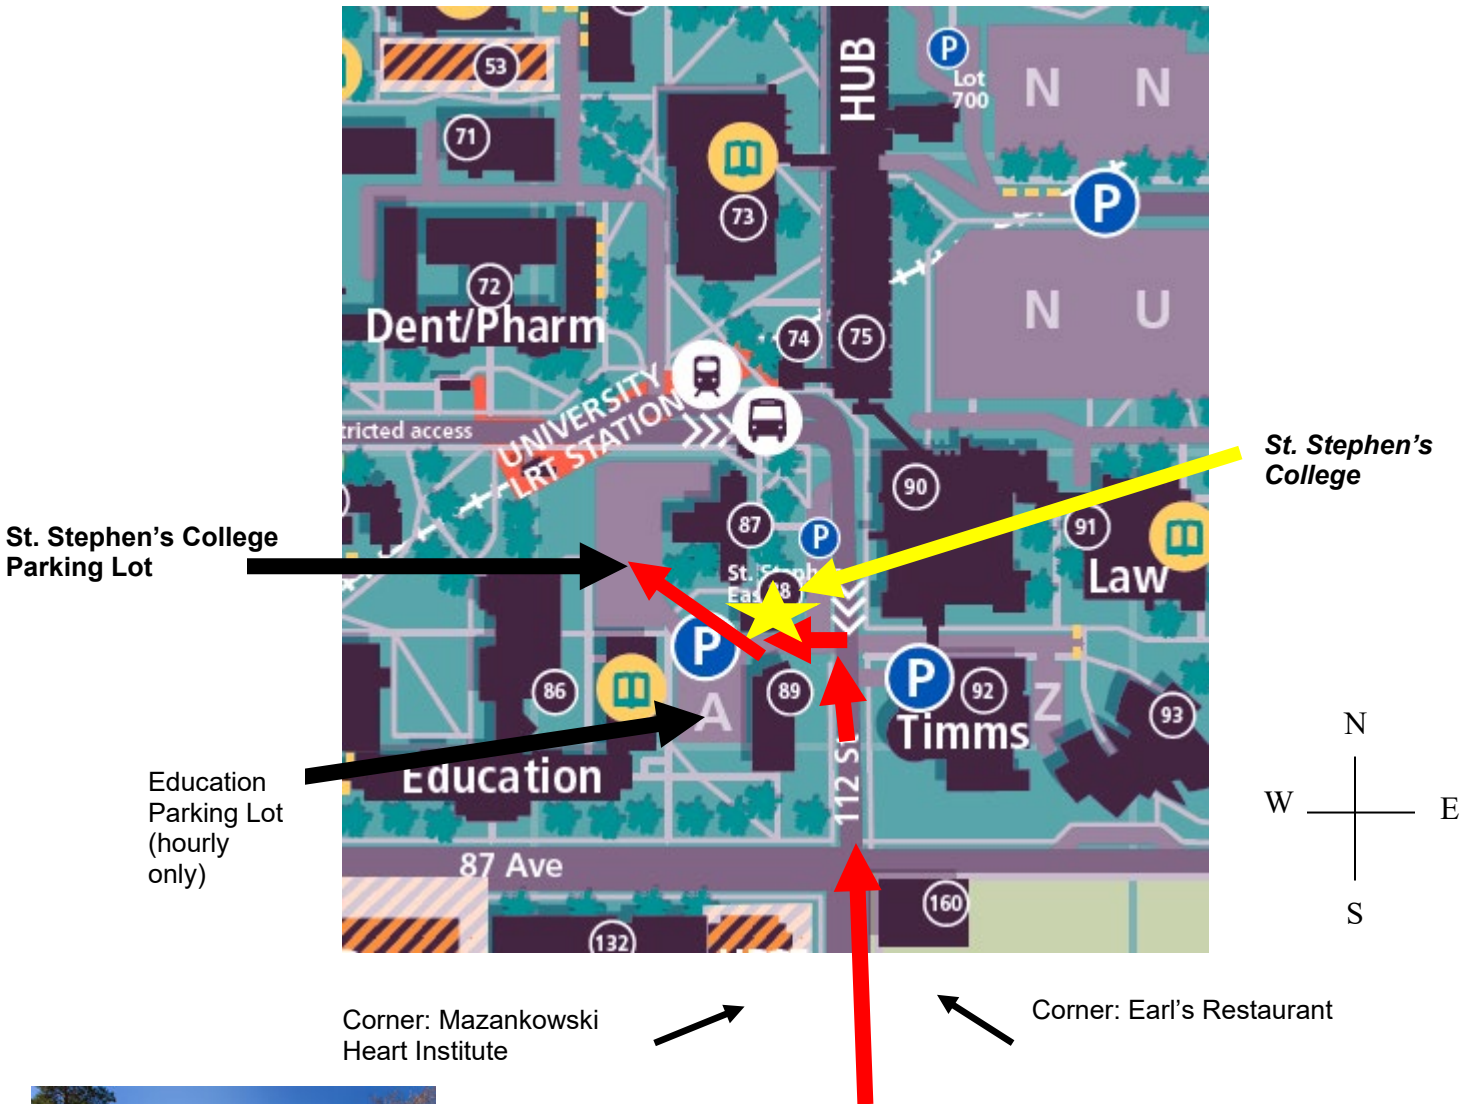

# St Stephen's College Parking Lot

1. Drive north on 112 Street. It turns into a one way street.
2. You will come to a "no entrance" sign. Turn left before it.
3. St. Stephen's College Parking Lot is towards the right.

### St. Stephen's College Parking Rates (Oct 2023)

Week Days: 6am to 6pm \$6/hour (Daily Max: \$15)  
 Week Day Evenings: 6pm to 6am (\$6 flat rate)  
 Weekends: 6am to 6am (\$6/day flat rate)  
 Monthly: \$150 (contact [monthlyparking@preciseparklink.ca](mailto:monthlyparking@preciseparklink.ca))

College staff parking is at the south end of the lot, marked with "Reserved 24 Hours" signs. The rest of the lot is available for public parking; College volunteers are provided with parking permits and park in the public parking area of the College lot. Members of the general public can purchase tickets from the Precise Parklink ticket dispensers. Users are required to enter their license plate numbers.