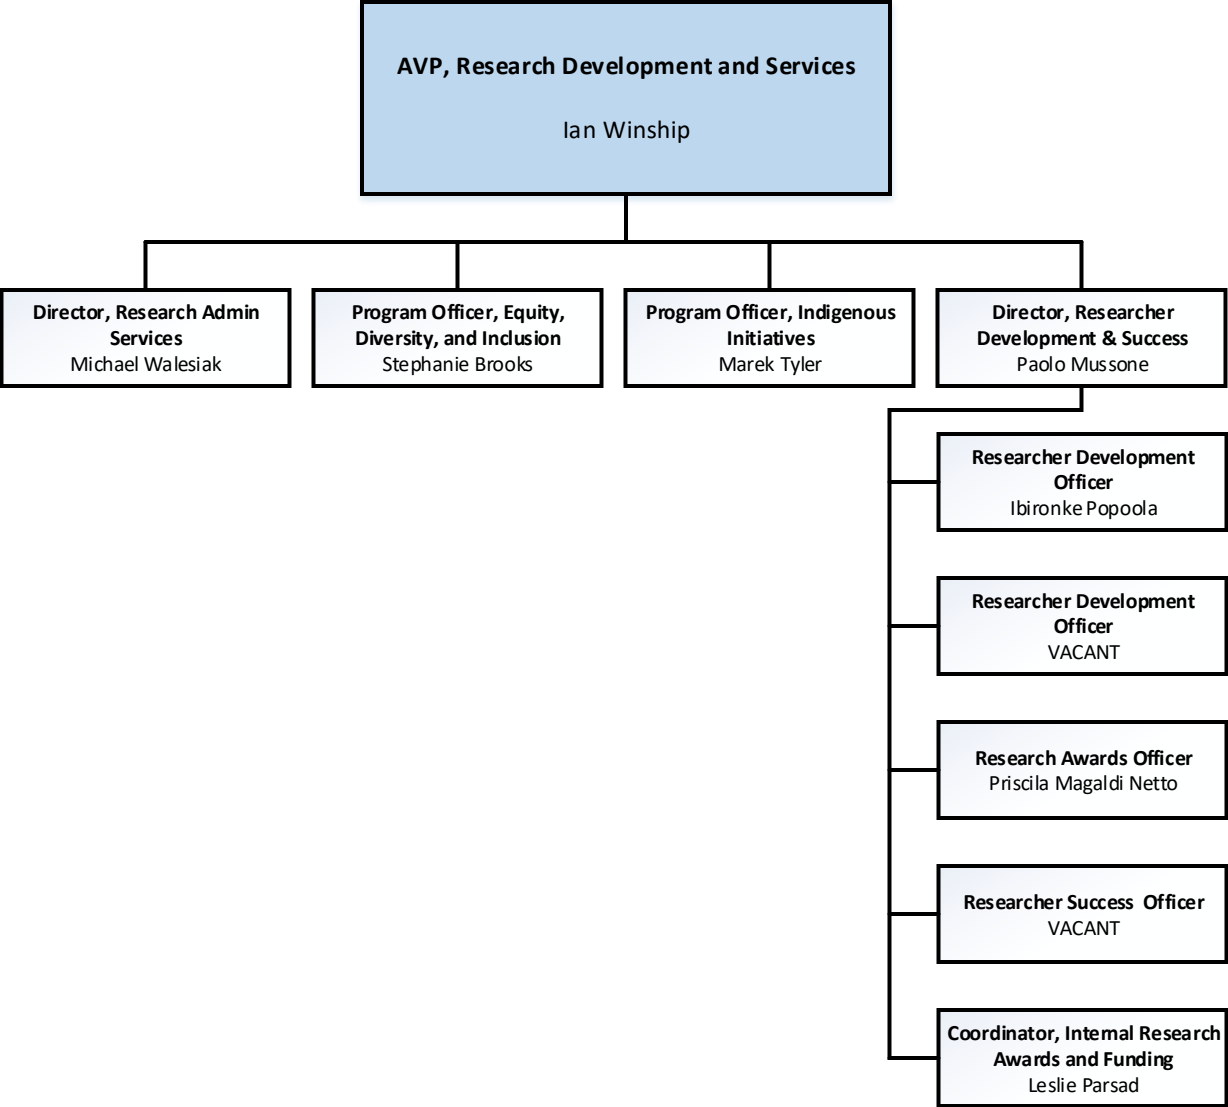

Vice-President  
Research and Innovation Portfolio

**AVP, Research Development and Services**  
Ian Winship

**Director, Research Admin Services**  
Michael Walesiak

**Manager, Contract Agreements**  
Julaine Herst