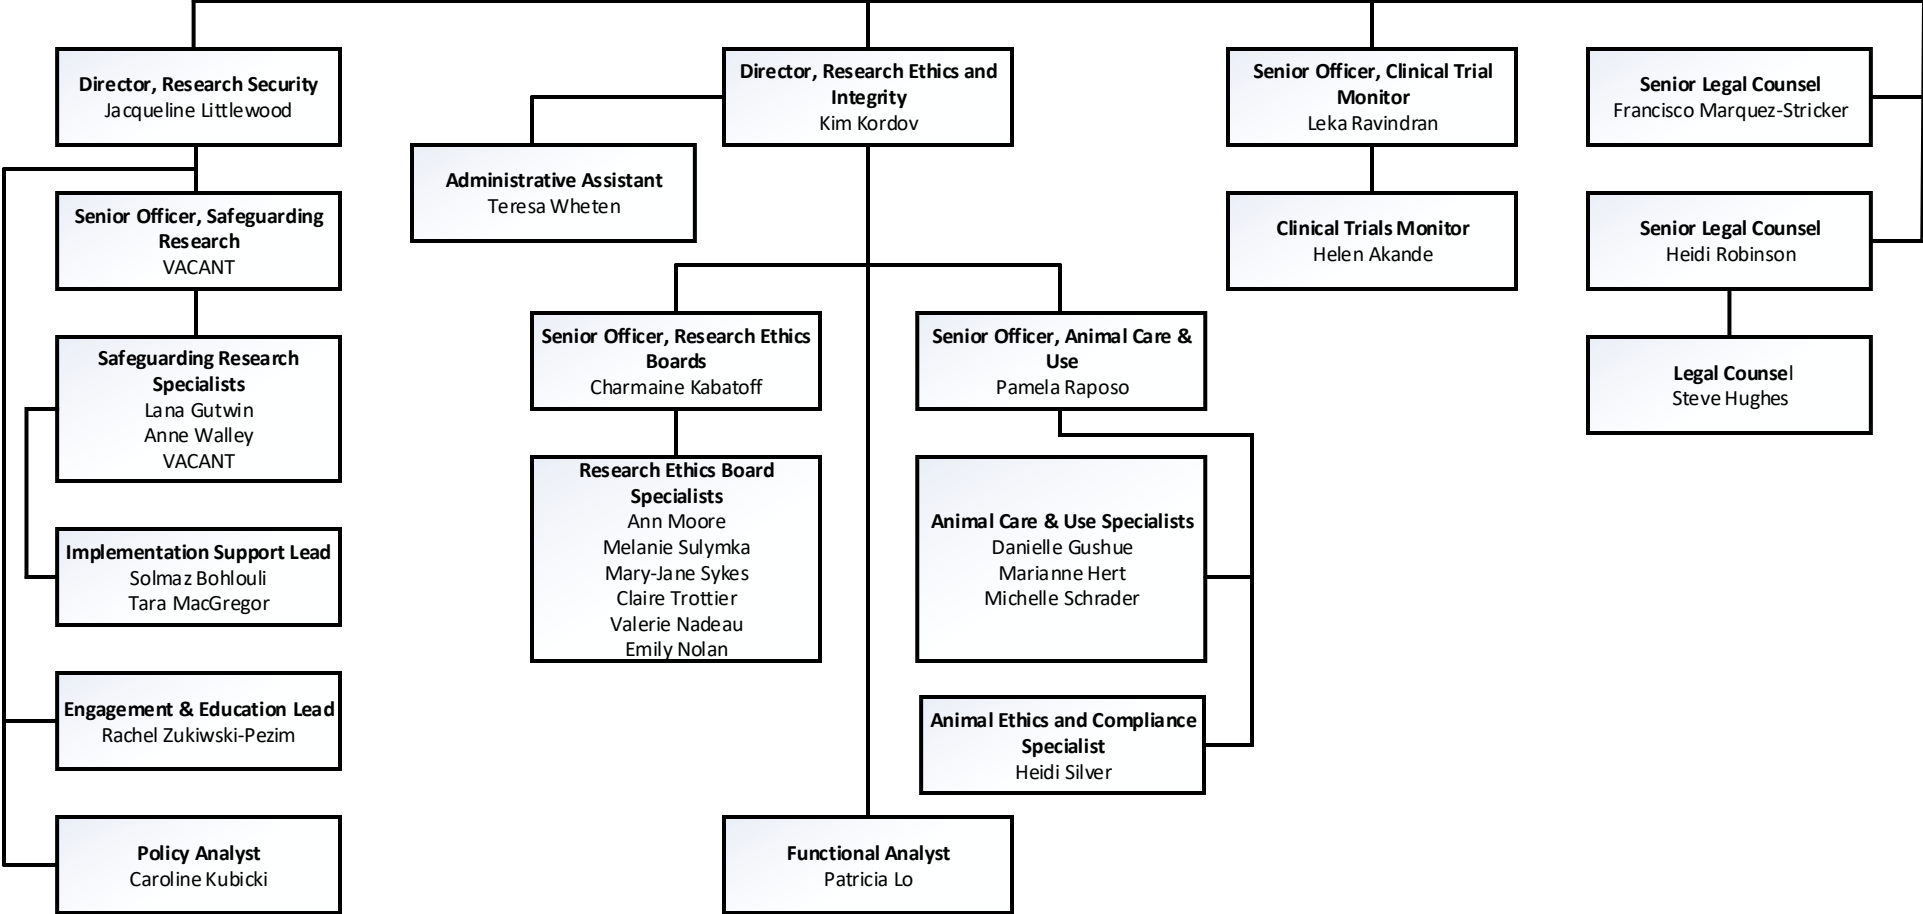

**Manager, Institutional Programs Team**  
Amin Karim

**CFI Contract Specialists**  
Kelly Fowler  
Joanna Hadfield (on leave)  
Elizabeth Huston  
Ramses Ilarraza  
Nico Companiystev

**Grant Compliance Analyst**  
Kristopher Biffis

**CFI Finance Analysts**  
Sohil Lalani  
Laurel Li  
Catharine Xiaoxin Sun

**AVP, Research Integrity Support**  
Jason Acker

**University Veterinarian/  
Director of Animal Care**  
Craig Wilkinson

**Compliance Veterinarian**  
Isabelle Gauthier