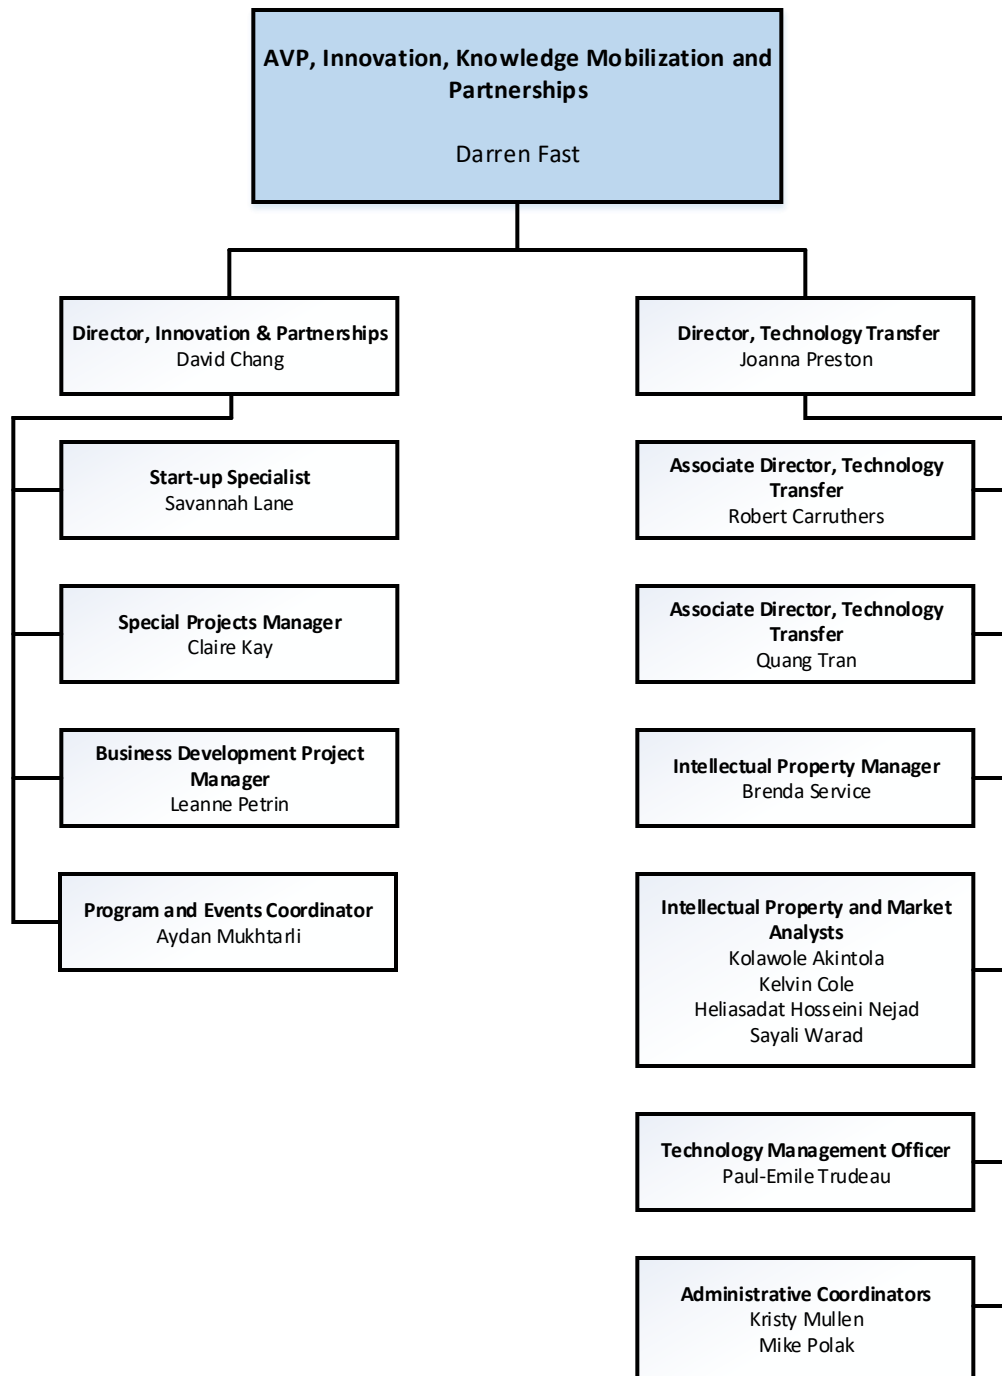

Vice-President  
Research and Innovation Portfolio

**AVP, Research Development and Services**  
Ian Winship

**Director, Research Admin Services**  
Michael Walesiak

**Manager, Contract Agreements**  
Julaine Herst