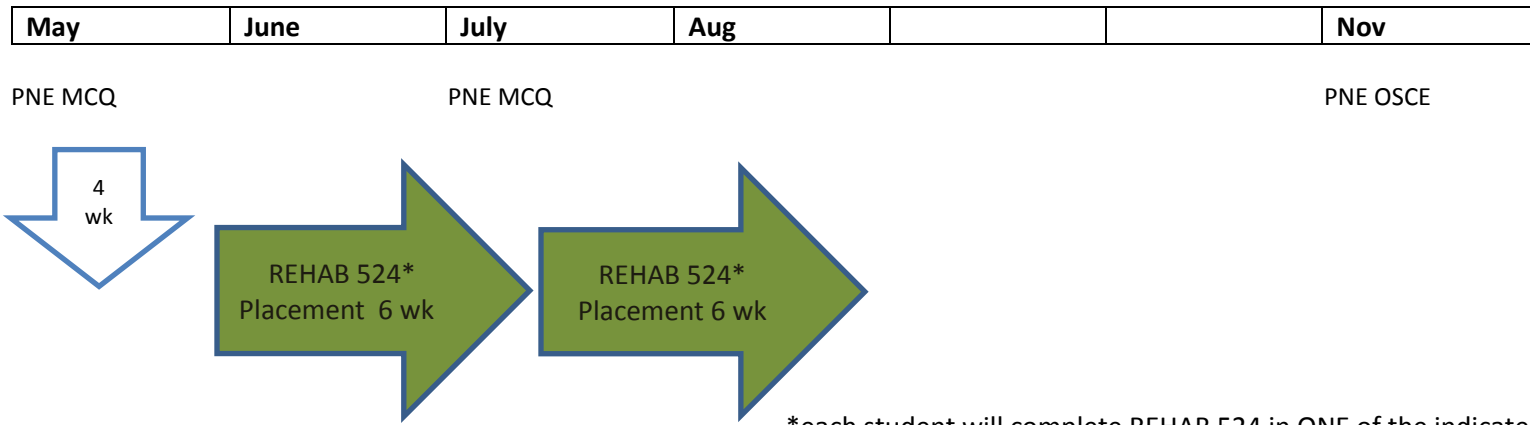

Bridging Certificate Curriculum Map

Program length: 12 months (2018 Bridging Certificate one week Boot Camp starts August 27, 2018)

*each student will complete REHAB 524 in ONE of the indicated time slots