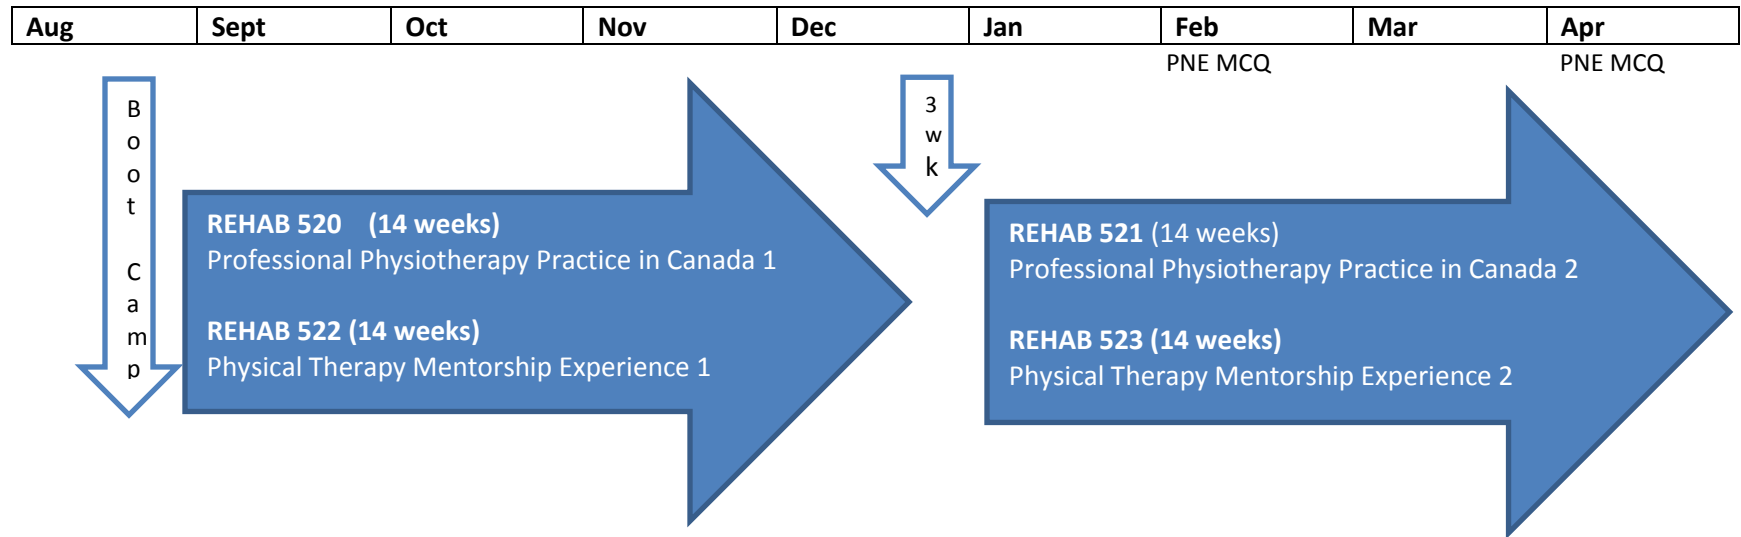

Bridging Certificate Curriculum Map

Program length: 12 months (2018 Bridging Certificate one week Boot Camp starts August 27, 2018)

*each student will complete REHAB 524 in ONE of the indicated time slots