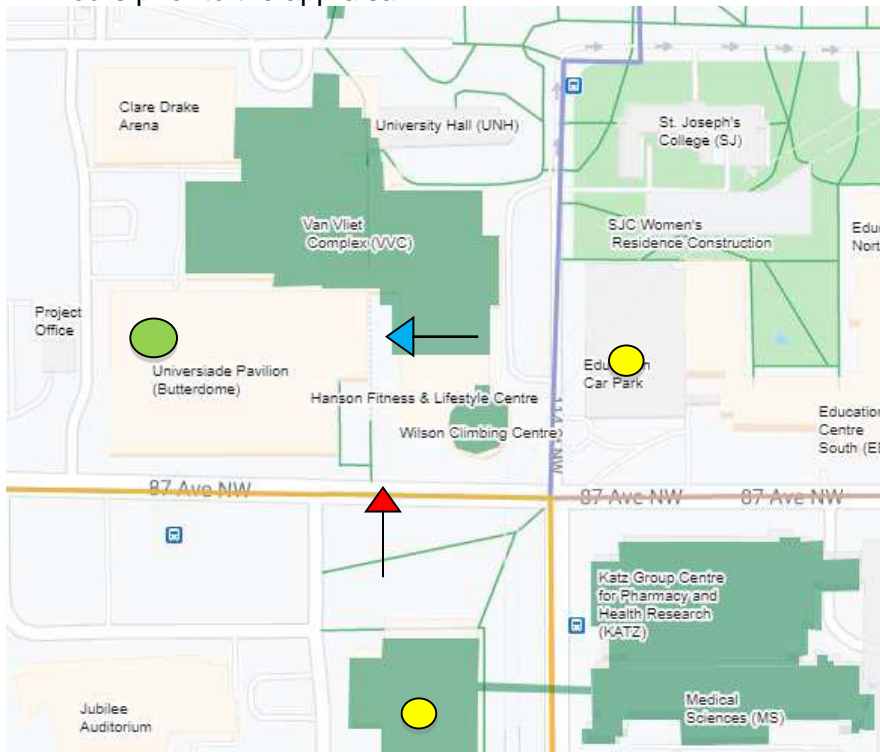

UNIVERSITY OF ALBERTA
Faculty of Kinesiology, Sport, and Recreation

SPORT AND HEALTH
ASSESSMENT CENTRE

Our location:

The SHAC is located at the University of Alberta Van Vliet Complex: 11440 87 ave.
Parking can be found in the Education and the Jubilee car parks (Yellow dots).

- **From Jubilee:** Once you cross 87 ave, proceed up the ramp in the VVC complex (Red arrow). **Enter the doors on your left into the Butterdome (Pavillion); blue arrow.** SHAC is located in the cage area at the far end of the concourse level (**green dot**).
- **From Education:** Walk around building along 87 ave and enter as above for Jubilee.
- **Dress Requirements:** Please bring appropriate work out gear and water bottle. There is a washroom available for changing.
- **Food and Beverages:** Do not eat a large meal for at least two hours prior to your appraisal (snacks like fruit, granola bar are fine). Also refrain from drinking caffeinated beverages for two hours and alcoholic drinks for six hour prior to the appraisal.
- **Smoking:** Do not smoke during the two hours prior to the appraisal.
- **Physical Activity:** Strenuous physical activity should be avoided for six hours to 24 hours prior to the appraisal.