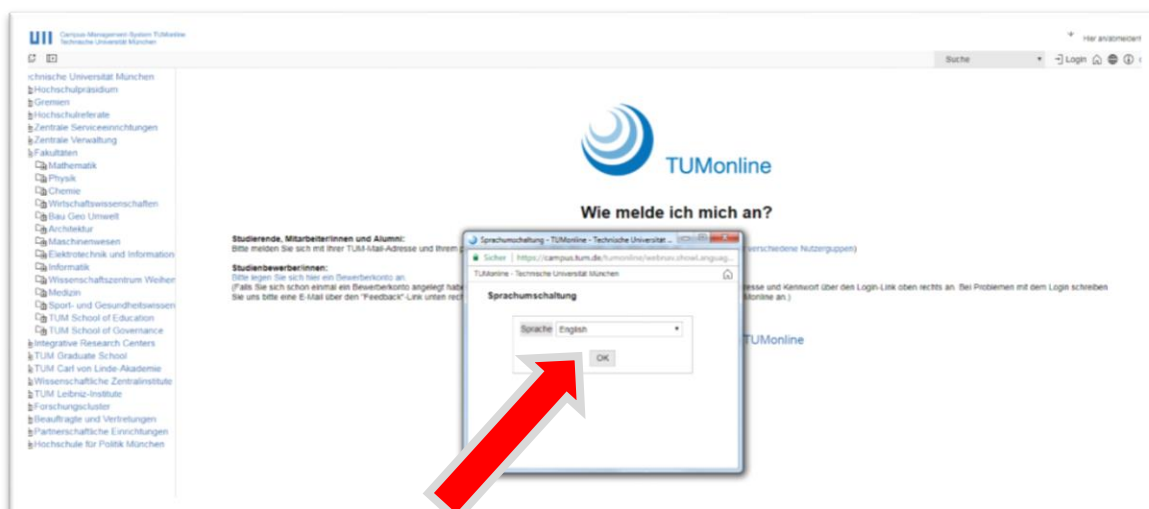

How to find courses at TUM in general?

The TUM course catalogue can be found here: <https://campus.tum.de/tumonline/webnav.ini>

IMPORTANT: Please **DO NOT** register in TUMonline yourself! **Only use TUMonline without registering to look for courses!** TUM will take care of all exchange students' registration later (once you have been accepted).

This description is for finding courses in general. If you want to search for courses in a specific department, please see the other pdf about "How to find courses at TUM in a specific department?".

Important information:

- If the course title/description is written in English, does that mean that the course is taught in English? → No! Please check the course language within the course description!
- 60% of your courses need to be in the TUM department you were nominated for.
- Fill in your Learning Agreement / Study Plan:
  - ECTS: Not found / not mentioned? Write complete course name / course ID.
  - Write the course names exactly in the way that you found them on TUMonline.
  - Fill out by typing, no handwritten versions.

Find the english page for your course search:

Select "English" and click "ok"