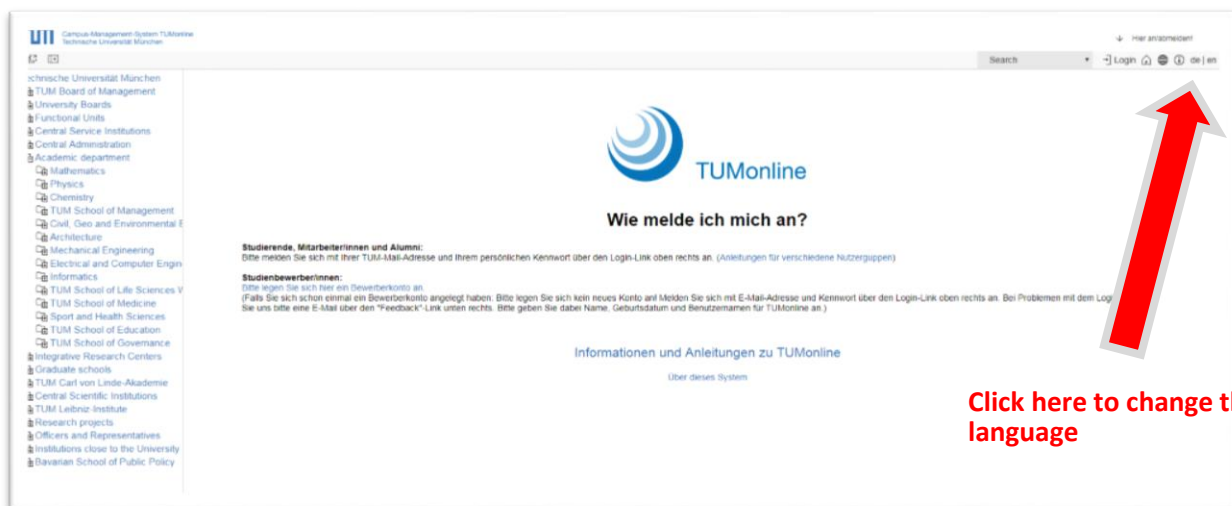

How to find courses at TUM in general?

The TUM course catalogue can be found here: <https://campus.tum.de/tumonline/webnav.ini>

IMPORTANT: Please **DO NOT** register in TUMonline yourself! **Only use TUMonline without registering to look for courses!** TUM will take care of all exchange students' registration later (once you have been accepted).

Find the english page for your course search:

Select "English" and click "ok"

Start searching for courses:

The screenshot shows the TUMonline homepage. A search dropdown menu is open in the top right corner, with 'Courses' highlighted. A red arrow points from the text 'Click here to search courses' to the 'Courses' option. The page title is 'How do I register?' and it includes sections for 'Students, staff and alumni' and 'Applicants'.