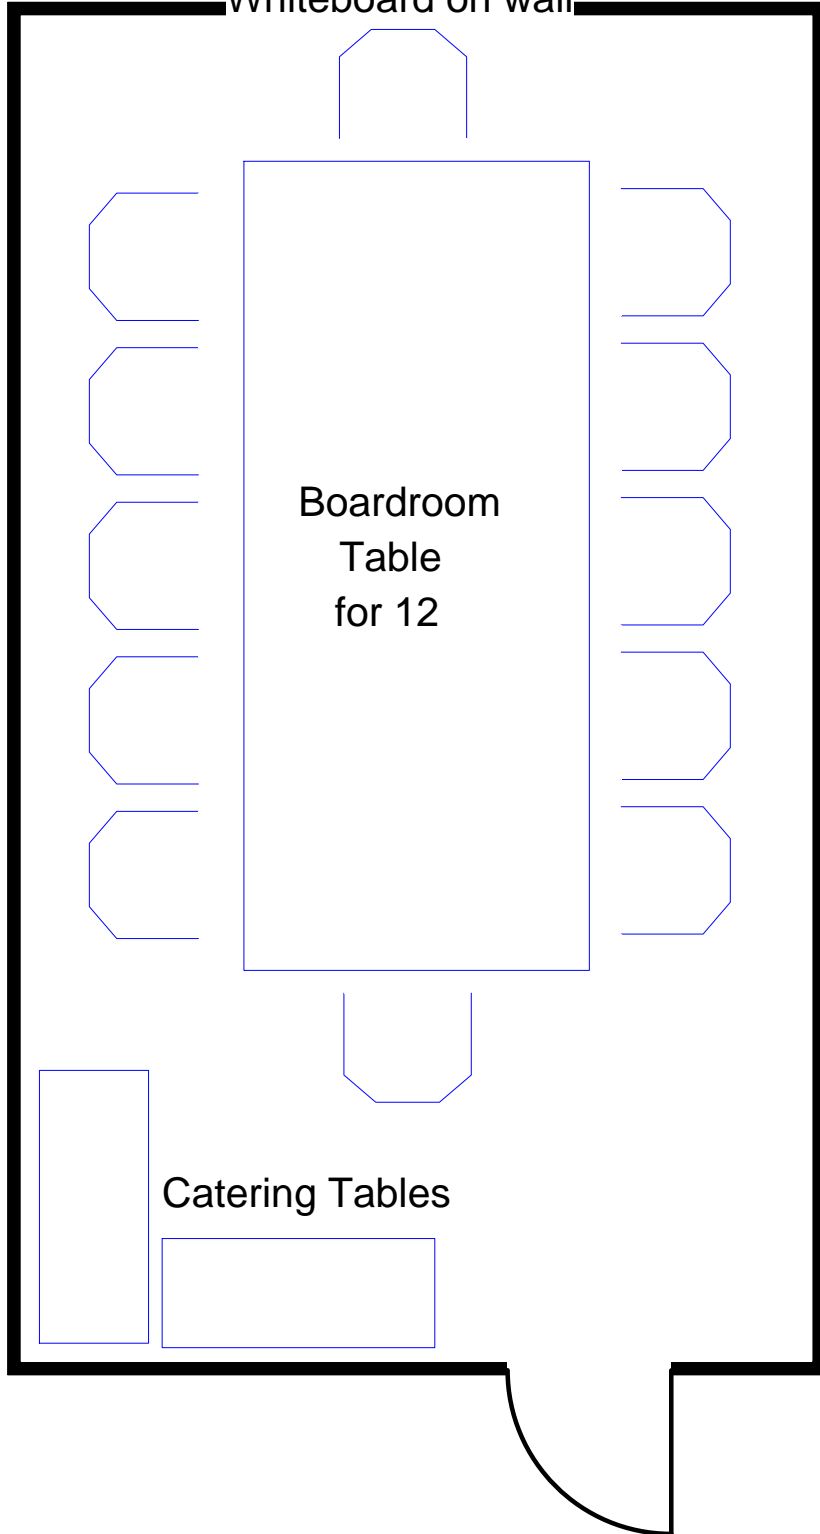

Bison Room

14' 6"

Whiteboard on wall

24' 8"

Catering Tables