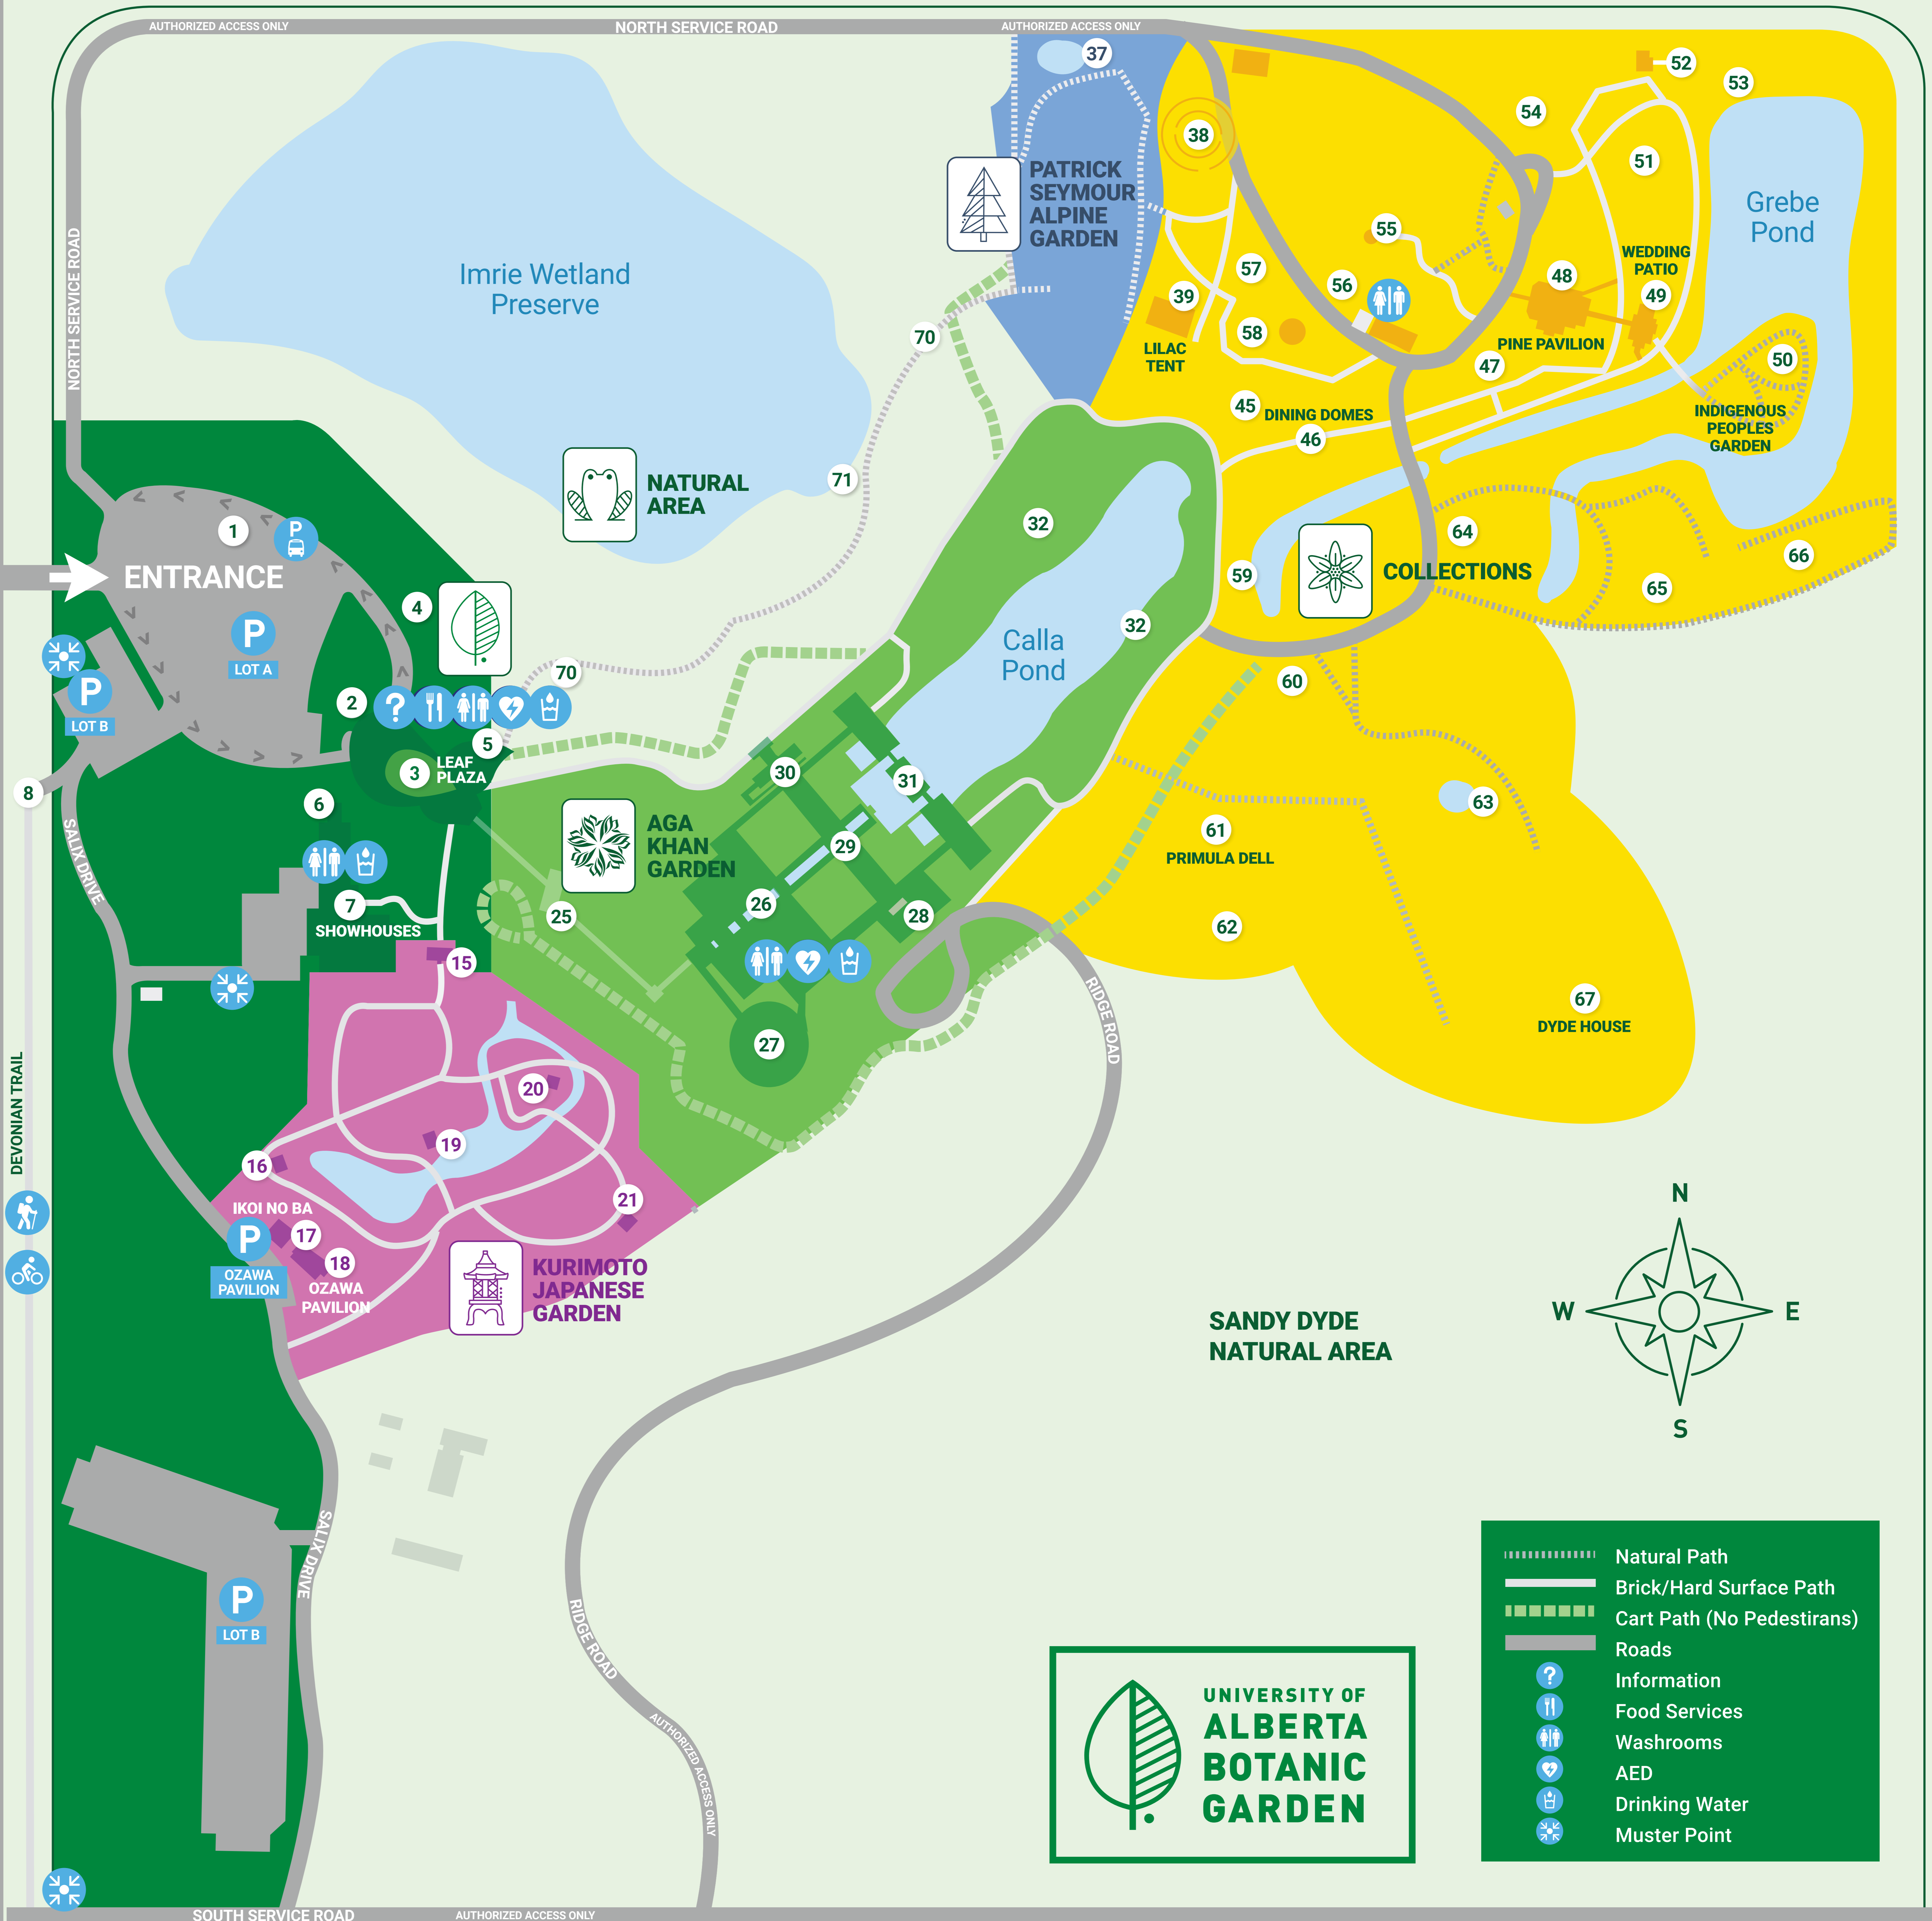

- Bus/Limo Parking 1
- Green Dragon Meadow 2
- Welcome Centre 3
- Neurosurgery Kids Memorial Fund Garden 4
- Leaf Plaza 5
- Administration 6
- Showhouses 7
- Devonian Trail Entrance 8

ENTRANCE

- Japanese Garden Gate 15
- Lower Azumaya 16
- Ikoi no ba 17
- Ozawa Pavilion 18
- Pagoda 19
- Upper Azumaya 20
- Bell Tower 21

KURIMOTO JAPANESE GARDEN

- Woodland Bagh 25
- Talar 26
- Amphitheatre 27
- Diwan 28
- Chahar Bagh 29
- Jilau Khana 30
- Mahtabi 31
- Bustan 32

AGA KHAN GARDEN

- Connie's Secret Garden 37

PATRICK SEYMOUR ALPINE GARDEN

- | | |
|------------------------------------|-----------------------------------|
| Maze 38 | Rose Garden 56 |
| Lilac Tent 39 | Lilacs 57 |
| Dining Domes 46 | Oil Pumpjack 58 |
| Desert Garden 47 | Sensory Garden 59 |
| Pine Pavilion 48 | Millie Gilbertson Gazebo 60 |
| Wedding Patio 49 | Primula Dell 61 |
| Indigenous Peoples Garden 50 | The Prairie 62 |
| Potager Garden 51 | Blakely Memorial Garden 63 |
| David Thompson House 52 | Marion Shipley Garden 64 |
| Pollinator Garden 53 | Pinetum 65 |
| Peonies 54 | Zoltai Garden 66 |
| John's Folly 55 | Dyde House 67 |

COLLECTIONS

- Imrie Wetland Walk Entrance 70
- May's Dock 71

NATURAL AREAS

- Natural Path
- Brick/Hard Surface Path
- Cart Path (No Pedestrians)
- Roads
- Information
- Food Services
- Washrooms
- AED
- Drinking Water
- Muster Point