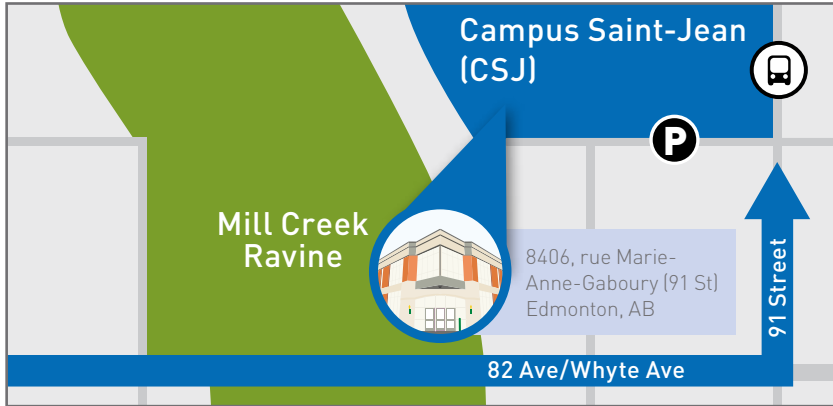

CAMPUS MAP

CAMPUS MAP LEGEND

WHAT'S HAPPENING WHERE?	BLDG #	MAP COORD.
Butterdome (Universiade Pavilion) <ul style="list-style-type: none"> Booth Fair Tour Departures and Registration Rest Area & Concession Walking Shuttle Departures 	1	F3
Edmonton Clinic Health Academy (ECHA) <ul style="list-style-type: none"> General Presentation 1-490 	2	H4
Social Street <ul style="list-style-type: none"> Rest Area 	3	F4

F Food & Refreshments <ul style="list-style-type: none"> Concession — Butterdome second-level concourse Food Vendors — Students' Union Building and across campus 		
--	--	--

OTHER EVENT LOCATIONS	BLDG #	MAP COORD.
Centennial Centre for Interdisciplinary Science (CCIS)	4	C4
Central Academic Building (CAB)	5	D5
Clare Drake Arena (CDA)	6	F3
Computing Science Centre (CSC)	7	D4
Corbett Hall (CH)	8	K5
Chemistry Centre (C)	9	C5
Engineering Teaching & Learning Complex (ETLC)	10	C3
Fine Arts Building (FAB)	11	F7
KATZ Group Centre for Pharmacy & Health Research	12	G5
Law Centre (LC)	13	F7
Lister Centre	14	G2
Medical Sciences (MS)	15	H5
Students' Union Building (SUB)	16	E4
Timms Centre for the Arts	17	F7
Tory Lecture Theatres (TL)	18	C6
Tory, Henry Marshall Building (T)	19	C6
University Terrace	20	J7
Van Vliet Complex (VVC)	21	F3